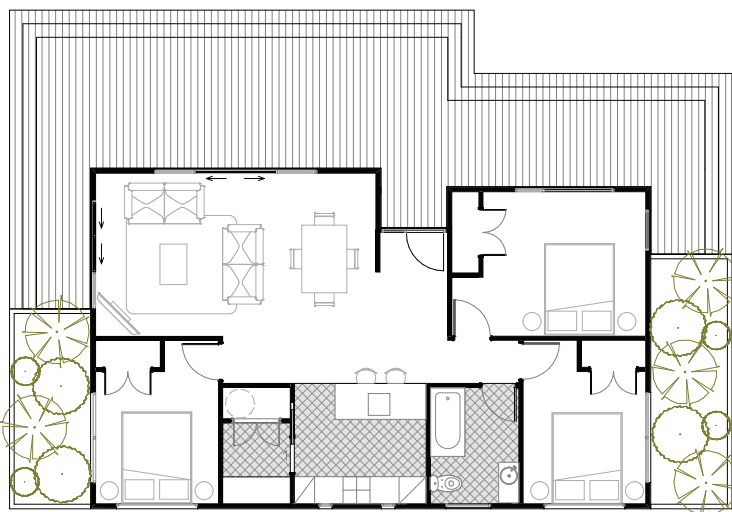

3 Bedroom Standard

 **3 Bedrooms**

 **Living & Dining**

 **1 Bathroom**

Spacious 3 Bedroom Home, Great for First Home Buyers and Investors and more. Open Plan Living & Dining. An entrance way for those wanting a separate entry point.

Area: 89 sqm

Deck Area

Our homes are designed to allow great decking/outdoor areas - Decking not included - to be arranged onsite by client

Kitchen

Open plan kitchen gives plenty of useable surface area.

Modern Appliances